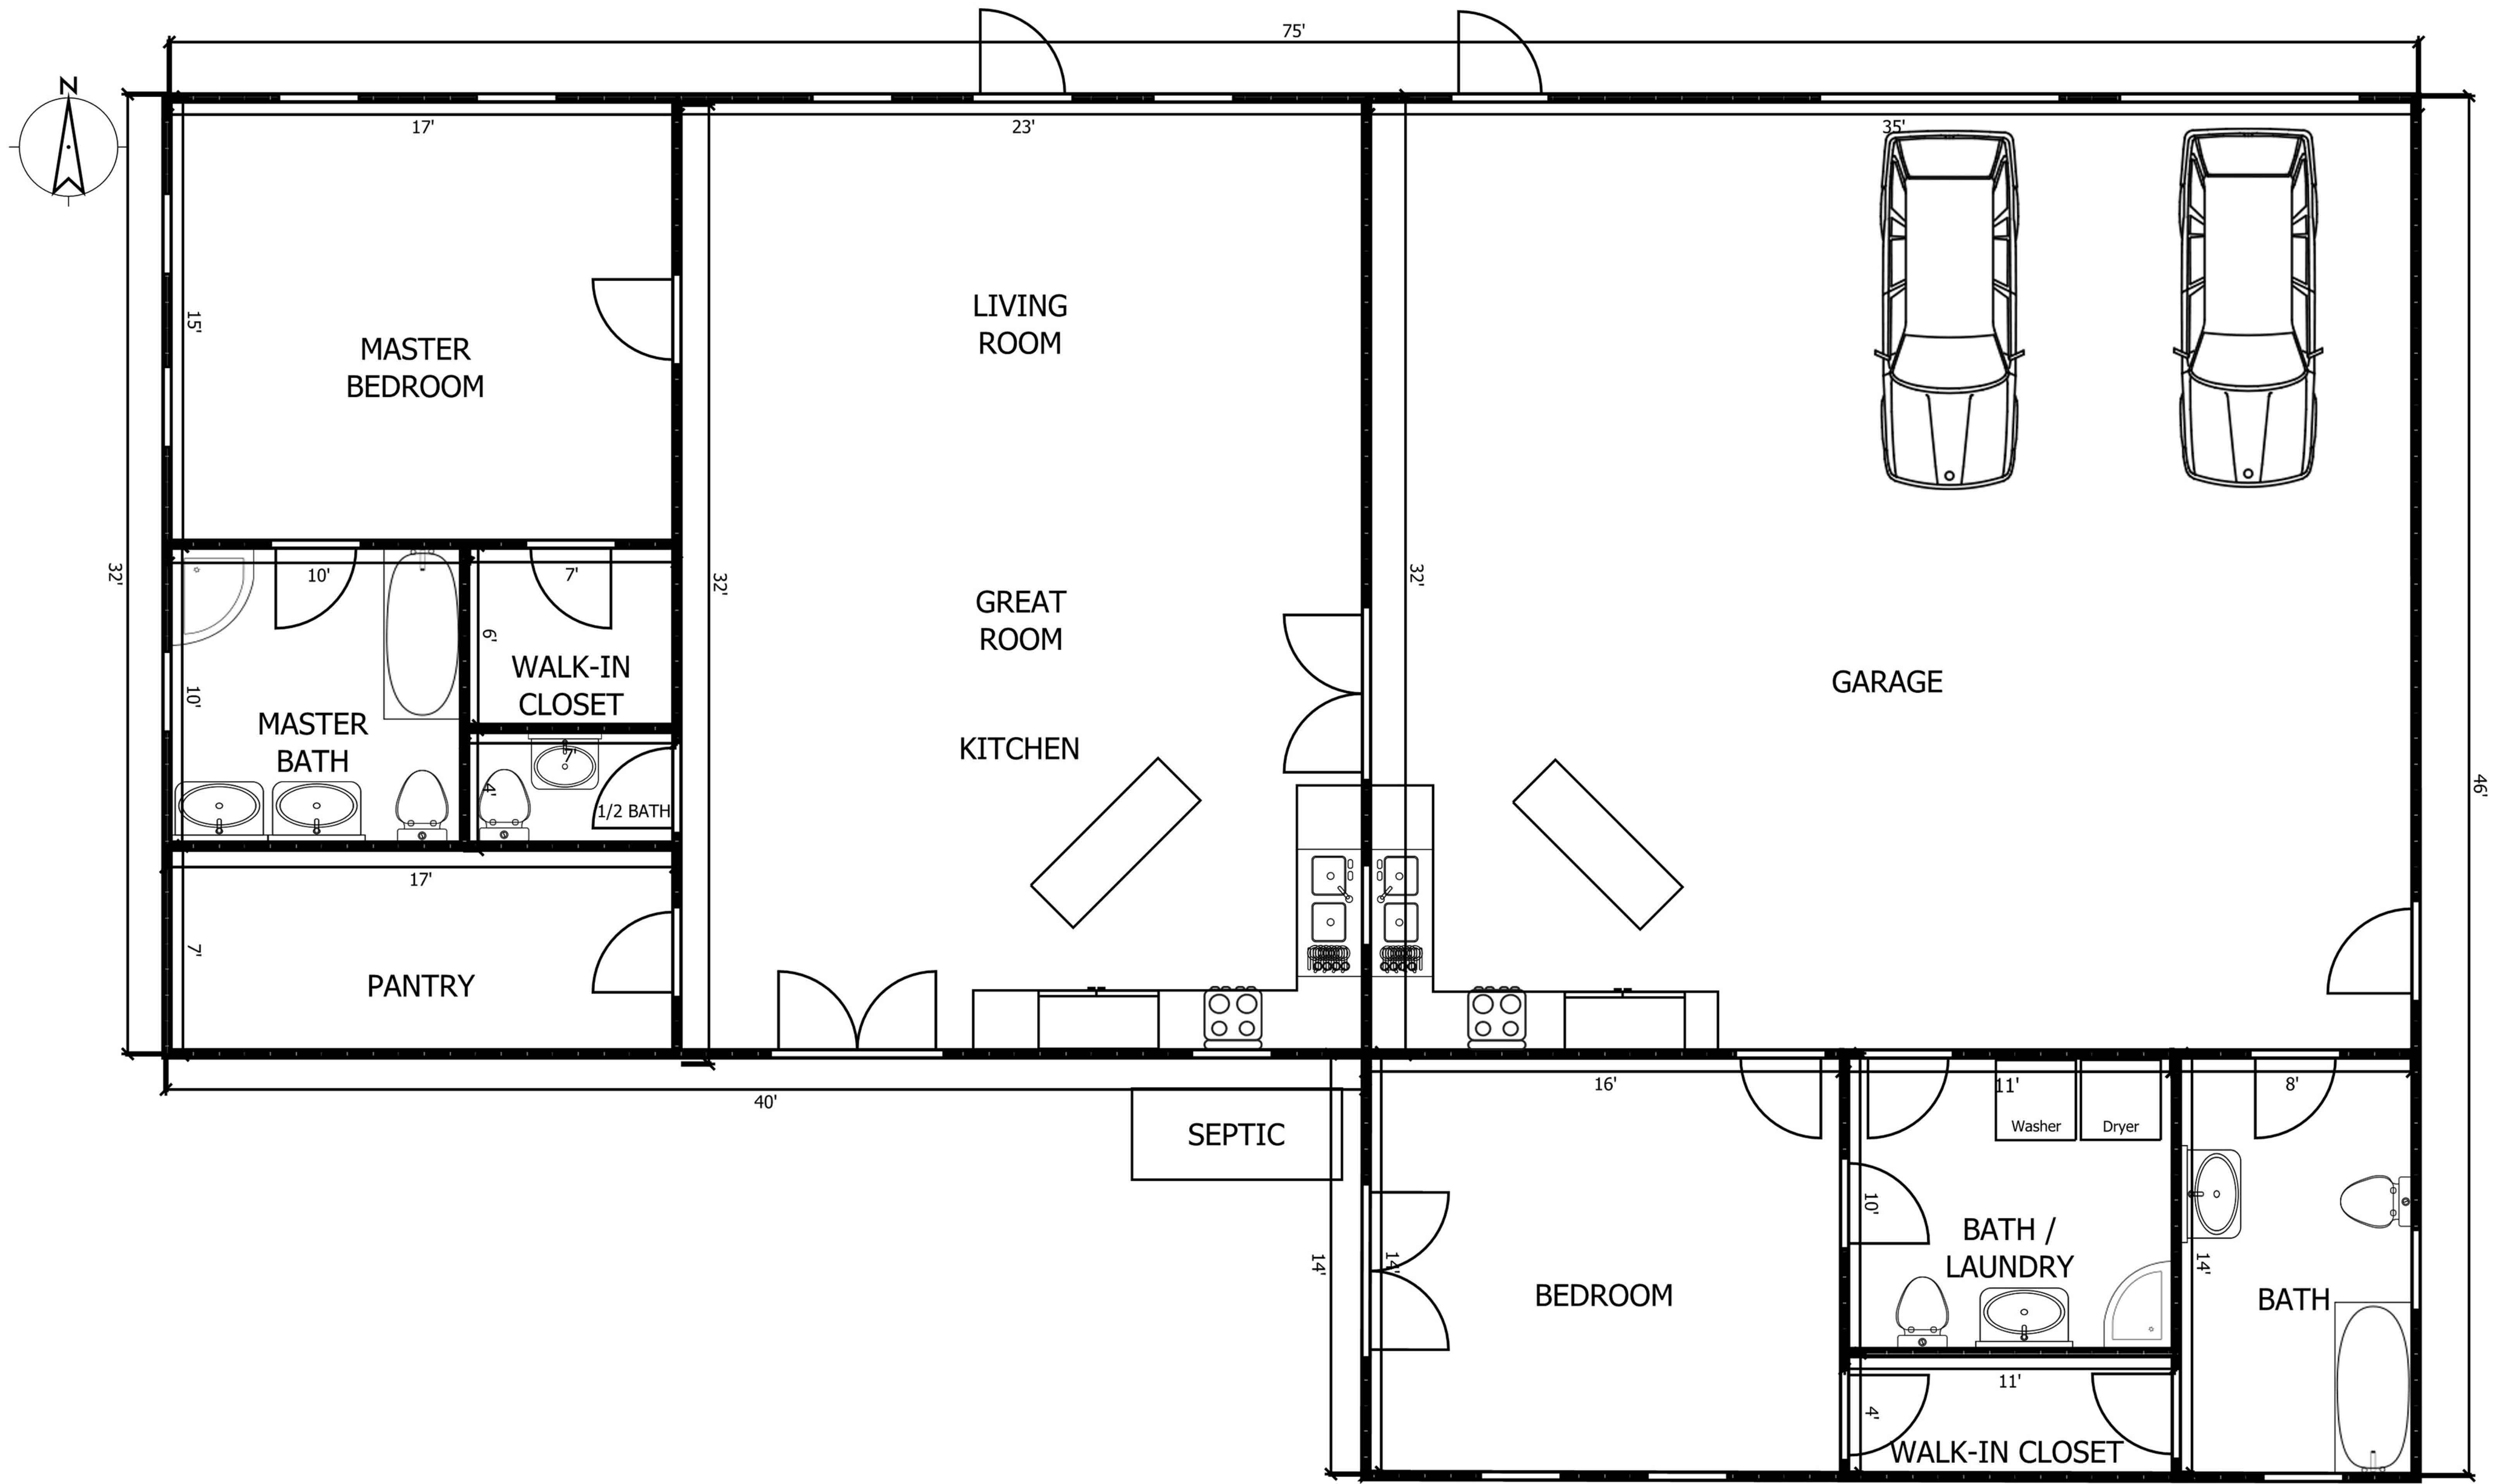

**RIGHT 3D VIEW**

SCALE @ 36" X 48"  
Scale: 1/4" = 1'  
4/23/2024

SHEET NUMBER  
**5**

**FLOOR PLAN**

Dale & Amy Jones - Aledo, IL  
**RESIDENTIAL BUILDING**

5' 8"

10' 3 11/16"

4/12

4/12

5' 8"

10' 3 11/16"